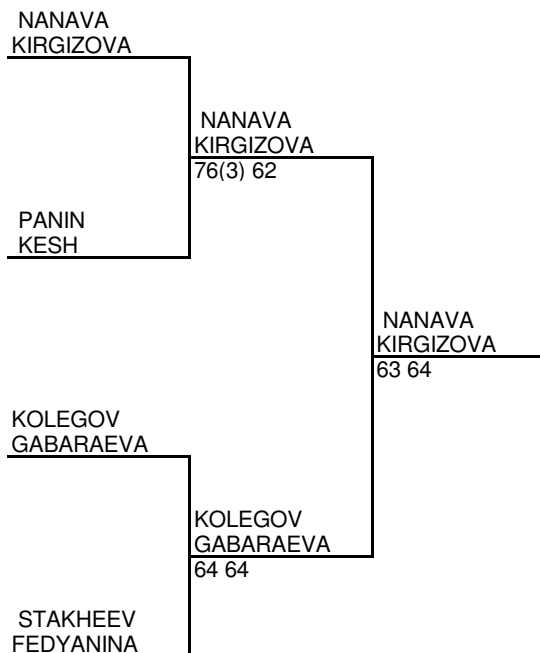

Standart Open 2013

Beach Tennis Itf

MIXED
DOUBLES

Week of
01/07/2013

City, Country
Cherkasi, Russia

Grade
G1

ITF Referee
Massimo Morelli

Semifinalists Semifinals Final Winners

Page 5(5)

Acc. Ranking	#	Seeded teams	#	Seeded teams	#	Seeded teams	#	Seeded teams
Rkg Date	1		5		9		13	
Top DA	2		6		10		14	
Last DA	3		7		11		15	
Seed ranking	4		8		12		16	
Rkg Date								
Top seed								
Last seed								
	#	Alternates	Replacing	#	Alternates	Replacing	Draw date/time:	
	1			5			Last Accepted team	
	2			6			Player representatives	
	3			7			ITF Referee's signature	
	4			8			Massimo Morelli